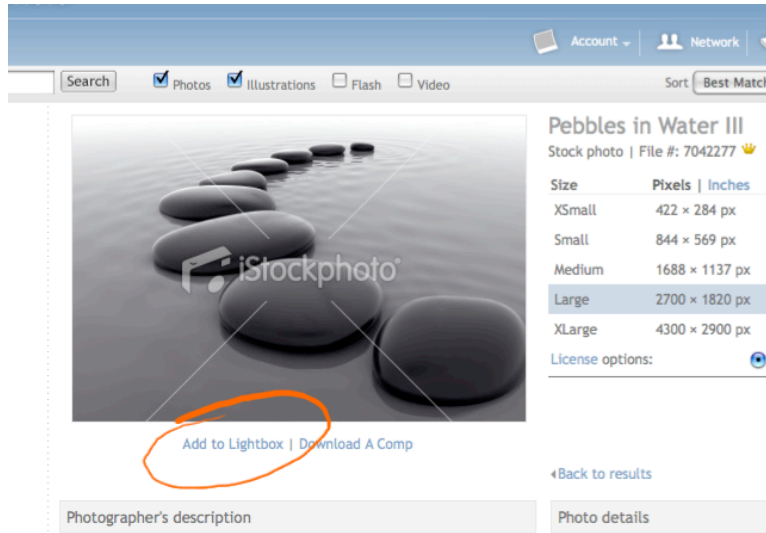

3. VIEW and SAVE

- a. When you see the results you can drag your mouse over the photos to view them larger.
- b. To save images you like to your light box, select the “lightbox icon” which looks like a gray arrow and a box below the photo number. Note: if you click on the photo itself and open it in a new page the add to lightbox button is in text below the photo.
- c. Save the photos to the lightbox which Triple Smart has created for you with the name of your company. Scroll down to find your name the first time, and the system will remember you the second time.

Existing lightbox
650 Fifth Ave
New lightbox
Add

Is: 788
#7042277 Downloads: 524
#6631415 Downloads: 472
#2749818 Downloads:
#7042277 Downloads:
#7777807 Downloads: 16
#2749818 Downloads: 142

4. REVIEW

- a. To view the photos in your lighbox, select "Lightboxes" from the top left menu bar. Select your company name. You can save the link in an email for future access.